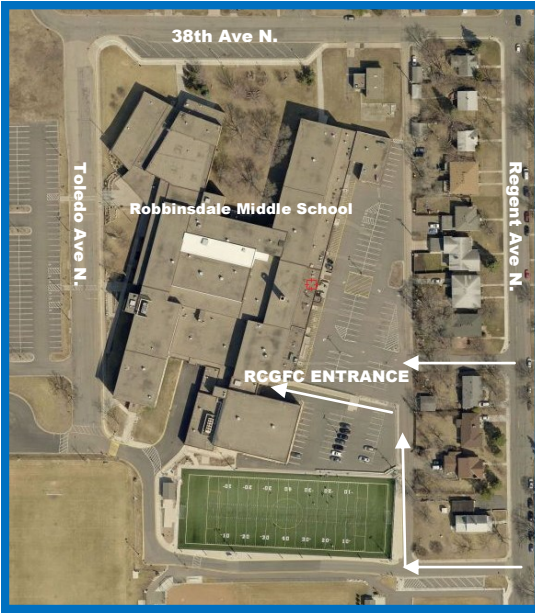

City of Robbinsdale Community Gyms & Fitness Center RCGFC

Located in
Robbinsdale Middle School
763-442-1678
(During Open Hours Only)

City of Robbinsdale
Recreation Services
4100 Lakeview Ave N
Robbinsdale MN 55422
763-531-1278

Robbinsdale Middle School
3730 Toledo Ave N.
Regent Side of the building
Door #18

*Gyms available
to reserve.*

*Call for
availability
and fee
information:
763-531-1272.*

*2017 Renovations made
possible through a
Hennepin County Youth
Sports Grant and funds
from ISD#281 & City of
Robbinsdale.*