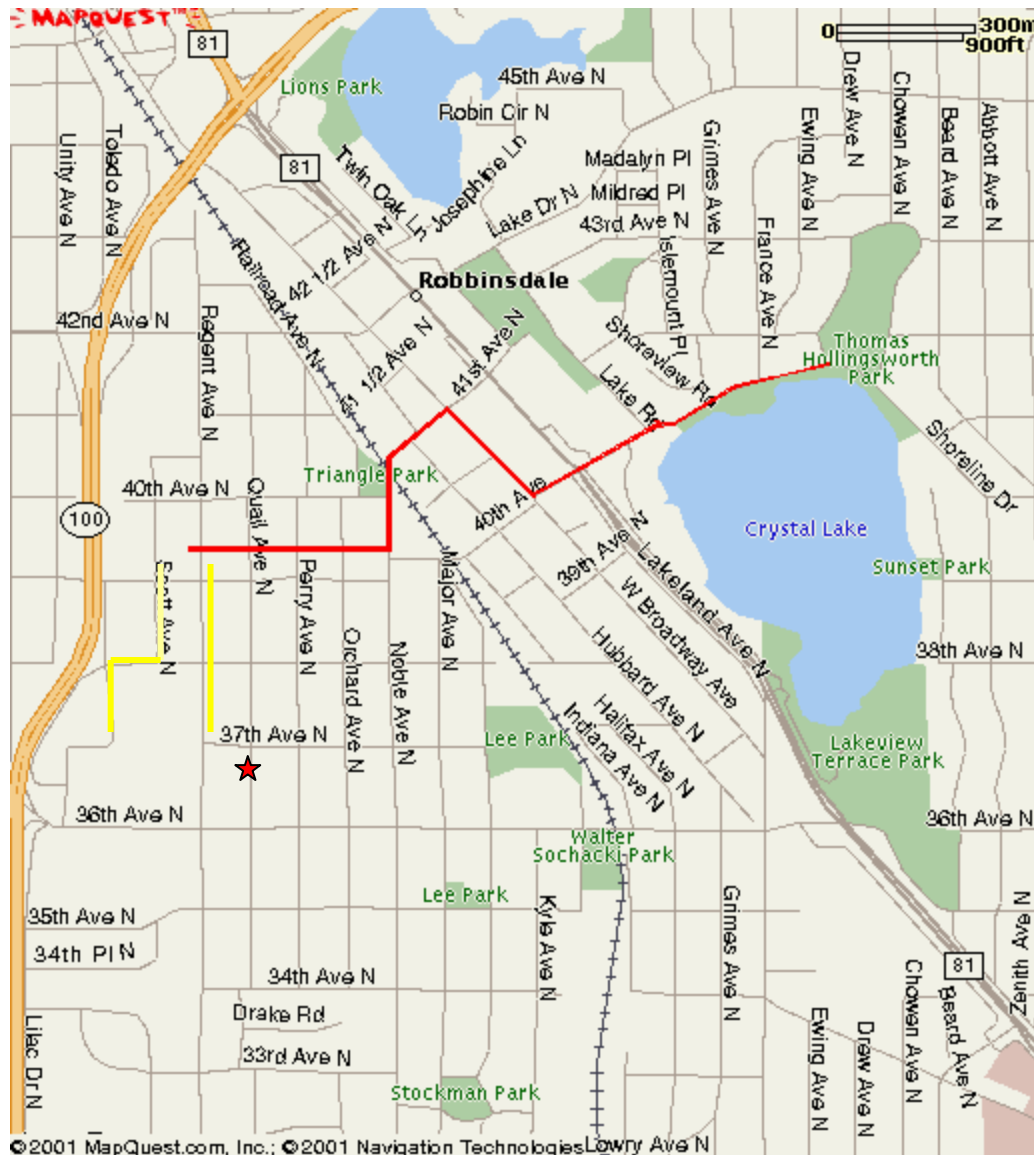

The parade starts at 39th Ave N & Regent, goes east on 39th Ave N to Nobel Ave N, turns left onto Noble Ave N and follows Noble to West Broadway, it turns right onto West Broadway and continues to the lake. The Parade end at Shoreline Dr and Chowen Ave N

Band Bus parking and pick-up is in the Church parking lot at Ewing Avenue North and Emilie Place.

Map from MapQuest.com

Red line – Parade Route

★ - Parade Check In (37th and Quail Ave N)

Yellow Line – Parade Line Up